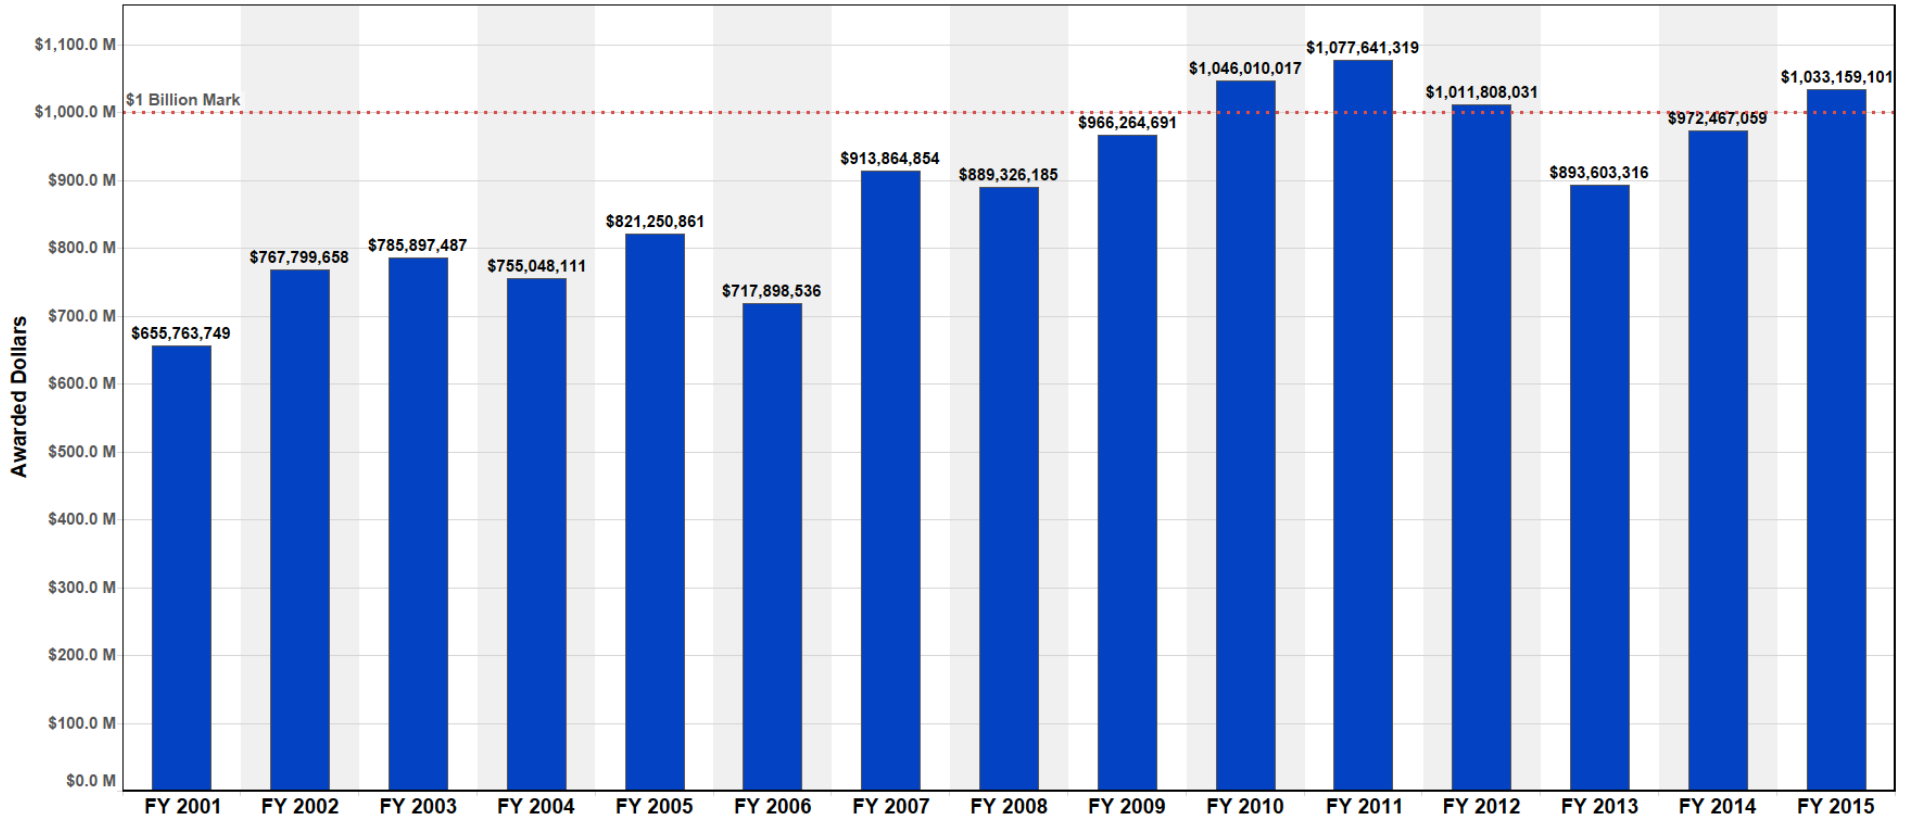

\$1,033,159,101

FY 2015 Total Research Awarded Dollars

UCLA Research

UCLA Research Awarded Dollars, FY 2001 to FY 2015

Fiscal Year July 1 through June 30

UCLA Research Awarded Dollars by Federal/Non-Federal Sources, FY 2001 to FY 2015