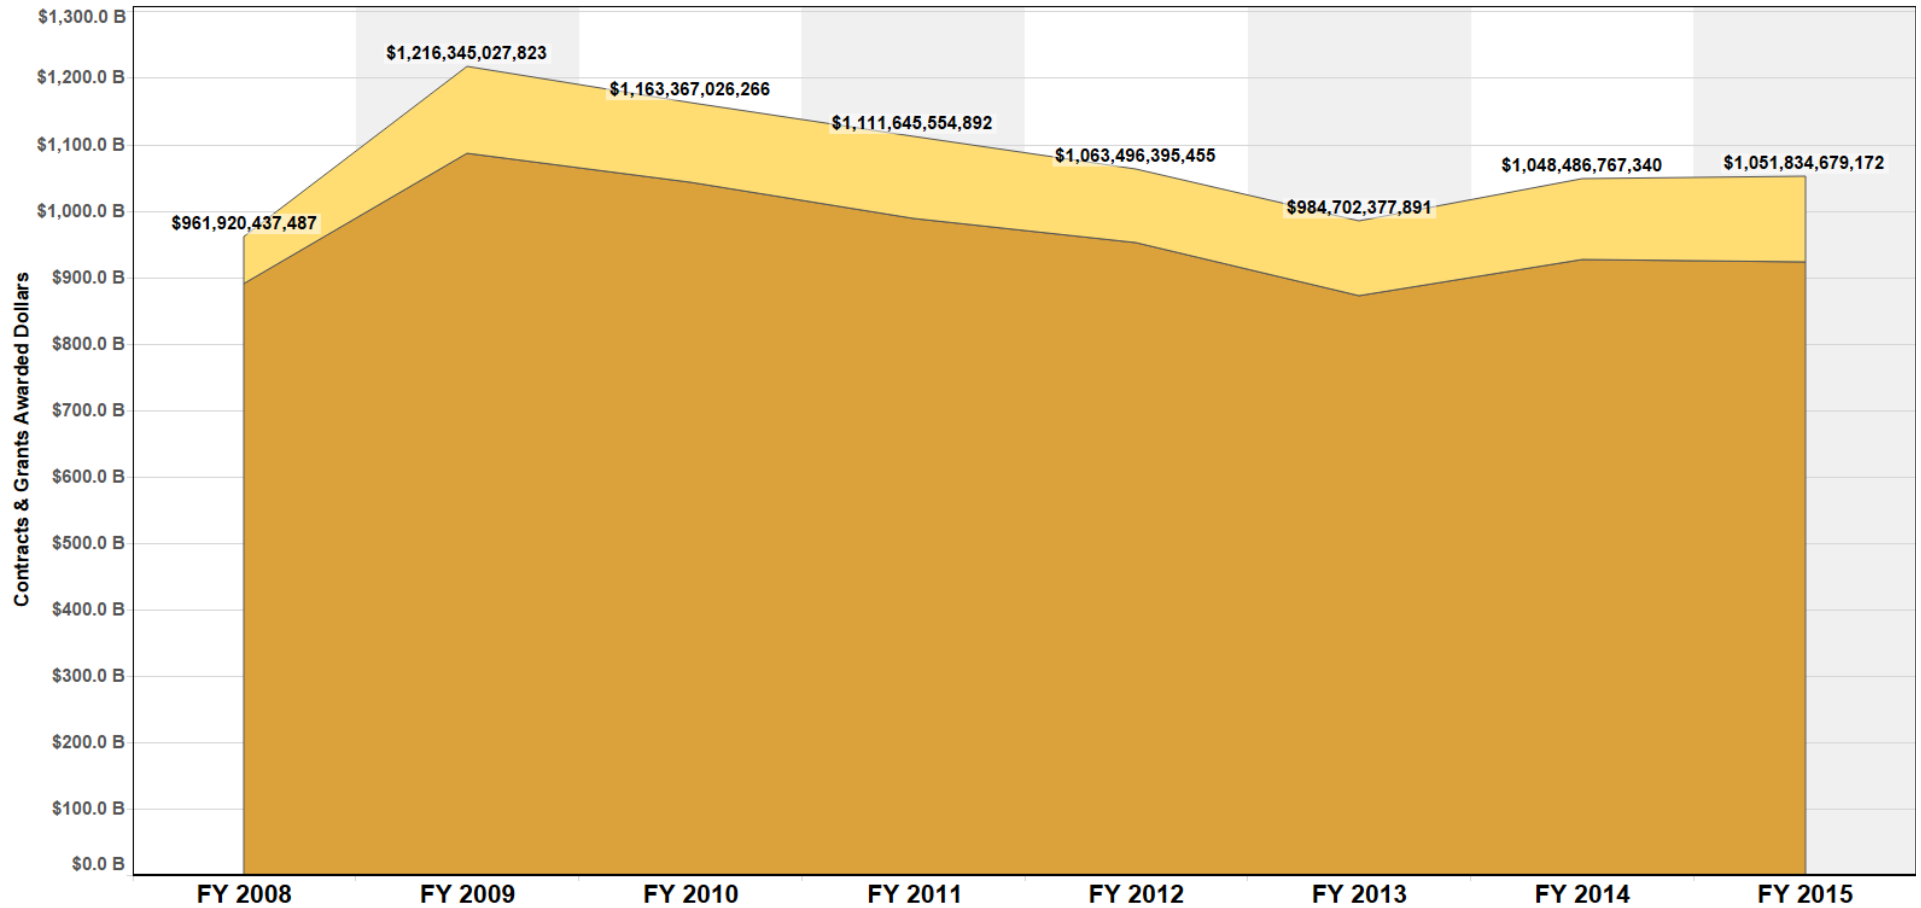

Federal Contracts & Grants Awarded Dollars, FY 2008 to FY 2015

Federal Fiscal Year October 1 through September 30, usaspending.gov

Please note: Contracts & Grants include Research, along with Non-Research Related Contracts & Grants