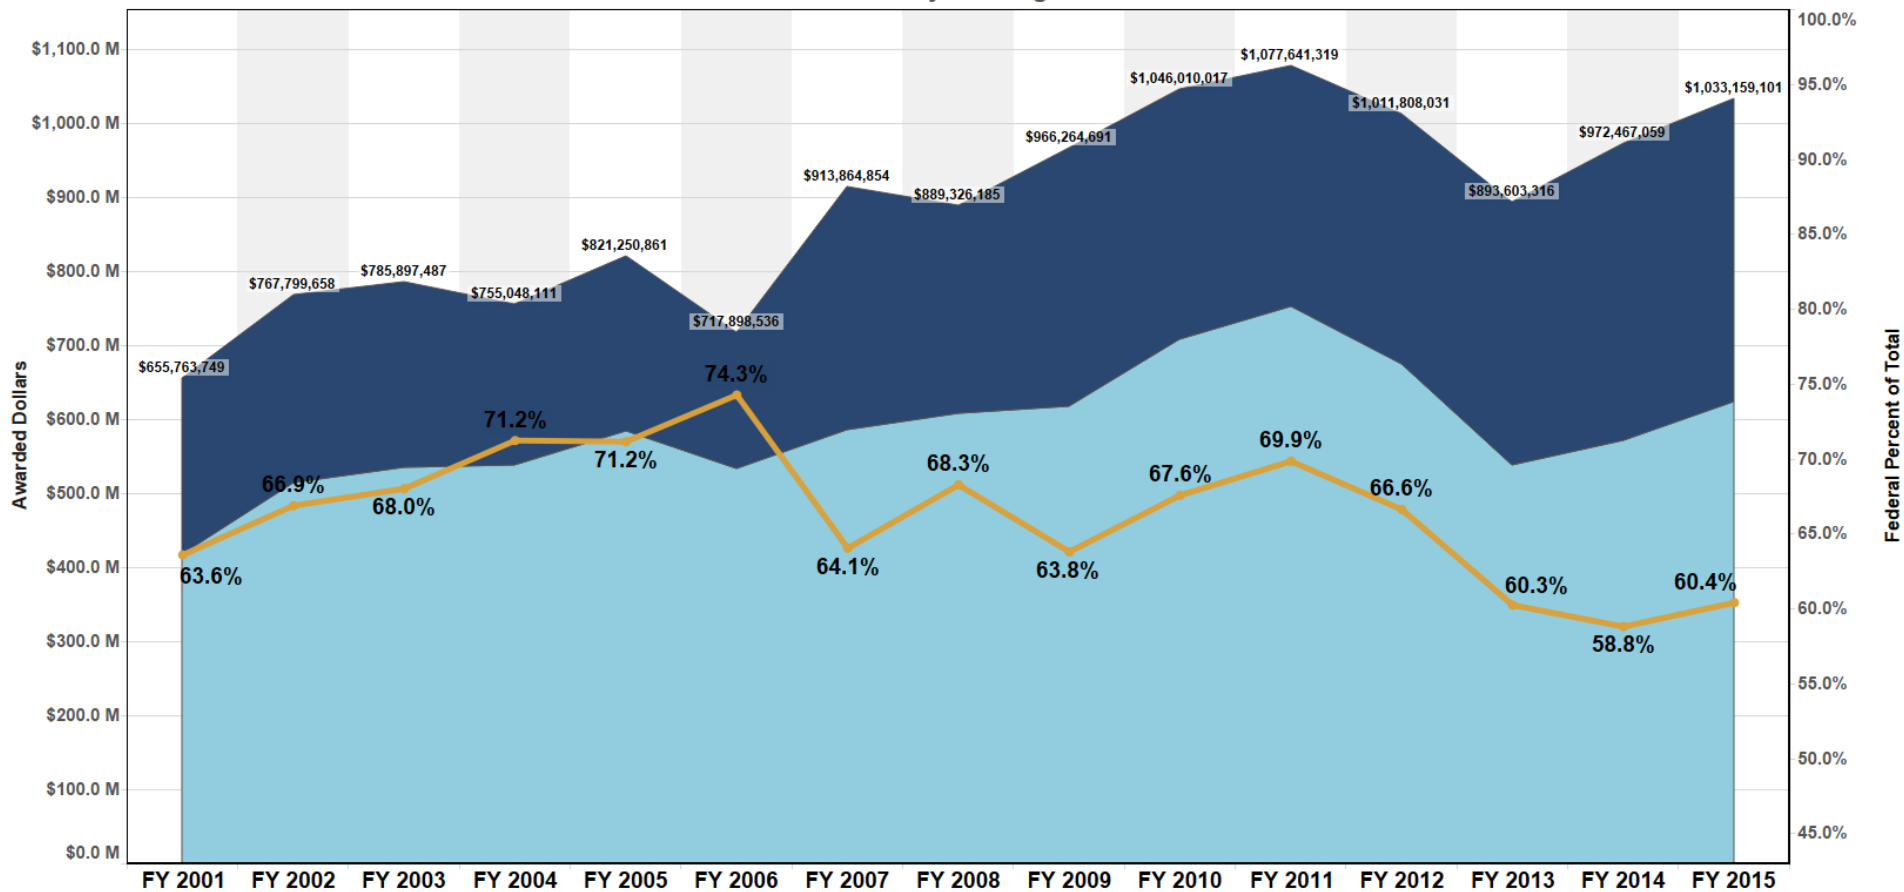

UCLA Research Awarded Dollars by Federal/Non-Federal Sources, FY 2001 to FY 2015

Fiscal Year July 1 through June 30